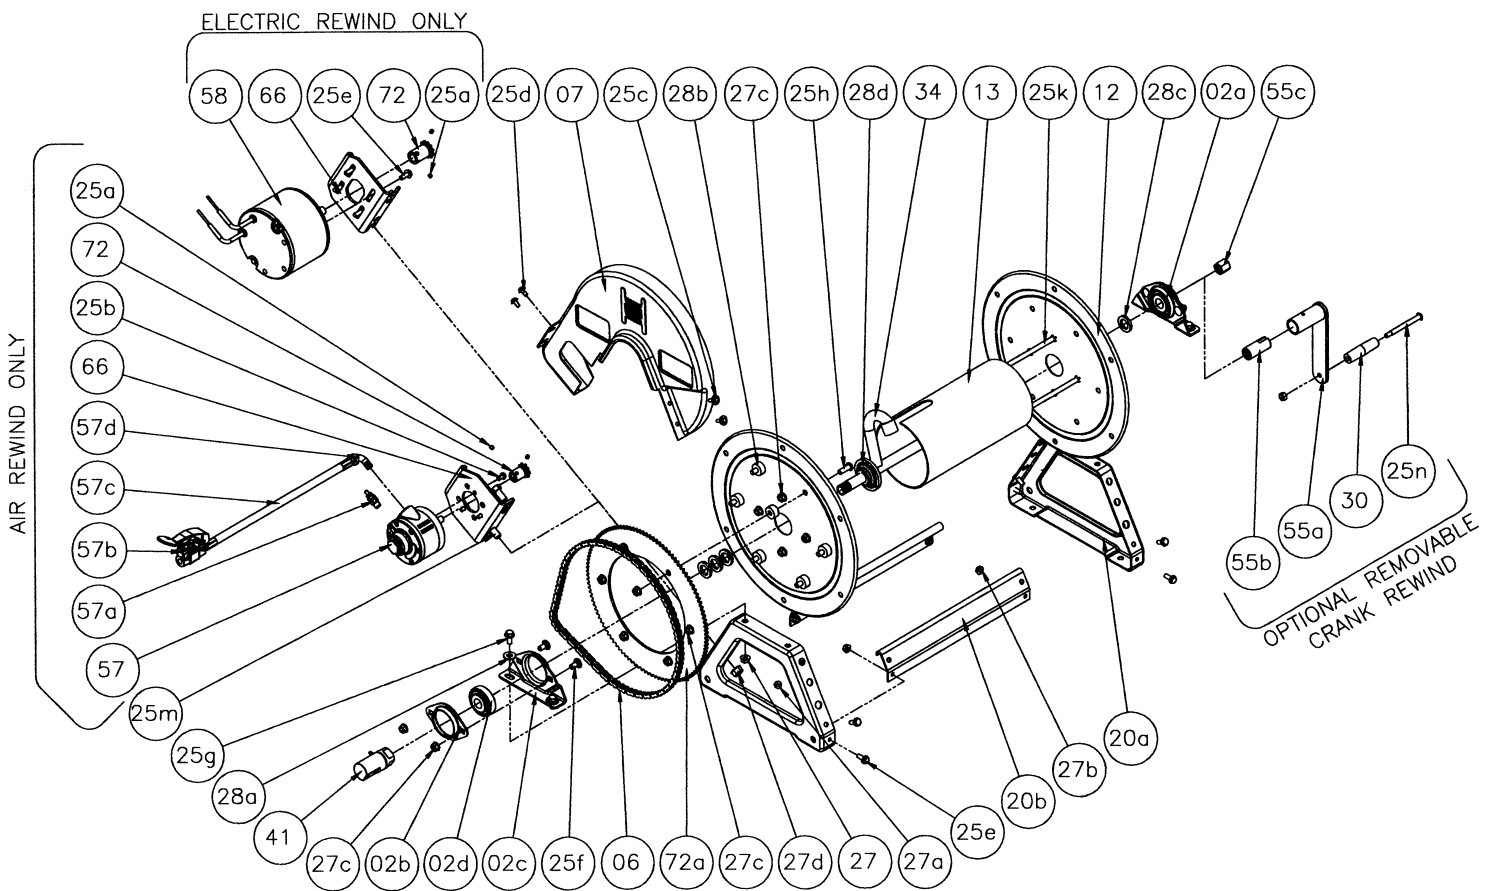

ISO 90 PARTS LIST SERIES 1500 Power Rewind

**PARTS LIST
ISO 90
SERIES 1500 POWER REWIND**

When ordering parts
**BE SURE TO SPECIFY COMPLETE MODEL NUMBER and SERIAL NUMBER OF REEL.
USE PART NUMBER!**

<u>Item No.</u>	<u>Description</u>	<u>PART NUMBER</u>	<u>Quantity</u>
02a	Self Aligning Bearing Complete - (1/2" Bore).....	9902.1200	2
02b	Self Aligning Bearing Holder	9902.2800	2
02c	Self Aligning Bearing Pillowblock	9902.2900	2
02d	Self Aligning Bearing Insert - (1/2" Bore)	9902.1300	2
06	#35 Chain	9912.0028	1
07	Chain Guard, Molded.....	9957.0030	1
12	17-18 Disc	9903.0516	2
13	Drum - Aluminum - 6" Dia.(Specify Model)	9905.7112	1
20	Frame Assembly 1500 Series (Complete)	9908.1000	1
20a	Frame, 1500 Series.....	9906.0011	2
20b	Foot, 1500 Series.....	9907.6000	2
25a	1/4" - 20 X 1/4" Allen Set Screw	9958.0002	2
25c	1/4" - 20 x 3/4" Hex Washer Head Black Zinc Screw	9904.1071	2
25d	1/4" - 20 x 1/2" Hex Washer Head Tap Tight Screw	9904.1070	2
25e	5/16" - 18 x 3/4" Spinlock Bolt.....	9904.2101	12
25f	3/8" - 16 x 3/4" Bearing Bolt.....	9904.0201	4
25g	3/8" - 16 x 3/4" Spinlock Bolt	9904.2201	4
25h	3/8"-16 x 1" Button Head Cap Screw.....	9904.9202	6
25k	3/8" - 16 Carriage Bolt.....	Specify Model	4
25m	1/2"-13 x 1" Hex Head Bolt	9904.1402	2
27a	1/4" - 20 Spinlock Nut	9904.6000	2
27b	5/16" - 18 Spinlock Nut	9904.5602	8
27c	3/8" - 16 Spinlock Nut	9904.6200	18
27d	1/2" - 13 Hex Head Nut.....	9904.5400	2
28a	3/8" Flat Washer.....	9954.0007	4
28b	Disc Sprocket Spacer.....	9954.0015	6
28c	Hub Spacer	9954.0020	As Req'd
28d	Disc Washer	9965.0040	2
34	1/2" Hub Assembly w/ 1/2" FIPT Riser Outlets	9901.0610	1
41	1/2" 90 Deg Steel 5000 Psi Super Swivel Joint.....	9927.8551	1
55c	1/2" Pipe Cap	9965.0013	1
72a	112T35 x 13-3/8" Dia Disc Sprocket	9910.1321	1
Optional Removable Crank Rewind			
25n	Crank Handle Bolt w/ Nut.....	9914.0511	1
30	Hand Crank Handle.....	9914.0505	
55a	Hand Crank	9914.0051	1
55b	1/2" Adapter for Removable Crank	9914.0053	1
Air Motor Only			
25b	1/4" - 20 X 1/4" Spinlock Bolt.....	9904.1058	3
57	#4 AM Gast Air Motor (Face Mount)	9918.1122	1
57a	Speed Control Muffler	9919.0006	1
57b	Schrader Valve # 3420.....	9919.0004	1
57c	18" x 1/4" x 1/4" Air Hose	9919.0007	1
57d	1/4" 90 Deg Pipe Elbow	9950.0013	1
66	Motor Mounting Plate - Air Motor	9923.0013	1
72	9T35 X 1-3/4" Motor Sprocket - Air Motor.....	9910.1015	1
Electric Motor Only			
58	227 12V DC Non Explosion Proof Motor (Face Mount).....	9915.0042	1
66	Motor Mounting Plate - Electric Motor.....	9923.0006	1
72	11T35 x 1-3/4" Motor Sprocket - Electric Motor	9910.1119	1